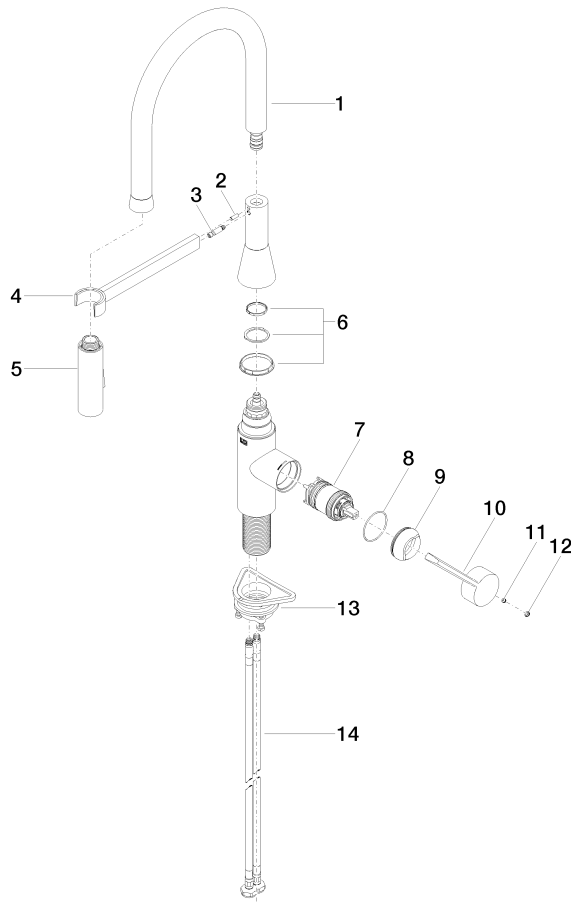

33 865 895

- 200mm projection
- Flexible silicone hose with large operating range of up to 350 mm
- pivotable spout 360°
- Optional swivel limiter available with swivel limiter set 12 821 970 90
- This product can help a building meet the requirements of Green Building Rating Systems, e.g. LEED®, BREEAM®, DGNB
- air-enriched flow and spray flow
- height of mixer 451 mm
- height up to aerator 119 mm
- hole diameter 35 mm
- sprayface with anti-scaling system
- max. flow 9.5 l/min at 3 bar flow pressure
- lead-free

Recommended miscellaneous

Swivel limitation set - 12 821 970 90

Recommended miscellaneous

Dispenser without rosette - Durabron (23kt Gold) 82 424 970-09

Recommended miscellaneous

Strainer waste with control handle - Durabron (23kt Gold) 10 712 970-09

33 865 895

Flow rate chart

33 865 895

Spare parts list

No.	Item Number	Name	Quantity used	Delivery time
1	90 30 02 100 00-09	hose	1	40
2	09 31 11 040 90	pin	1	2
3	09 31 11 209 90	pin	1	2
4	90 17 20 045 00-09	holder	1	40
5	04 12 11 150 00 90	shower	1	2
6	90 28 10 161 00 90	set	1	2
7	90 15 05 064 05 90	cartridge	1	2
8	09 14 10 190 90	seal	1	2
9	09 28 30 030-09	cover	1	40
10	09 20 89 020-09	handle	1	40
11	90 31 11 063 00 90	pin	1	2
12	90 31 20 087 00-09	plug	1	40
13	04 30 11 040 00 90	fixing set	1	2
14	04 30 04 101 00 90	hose	2	2